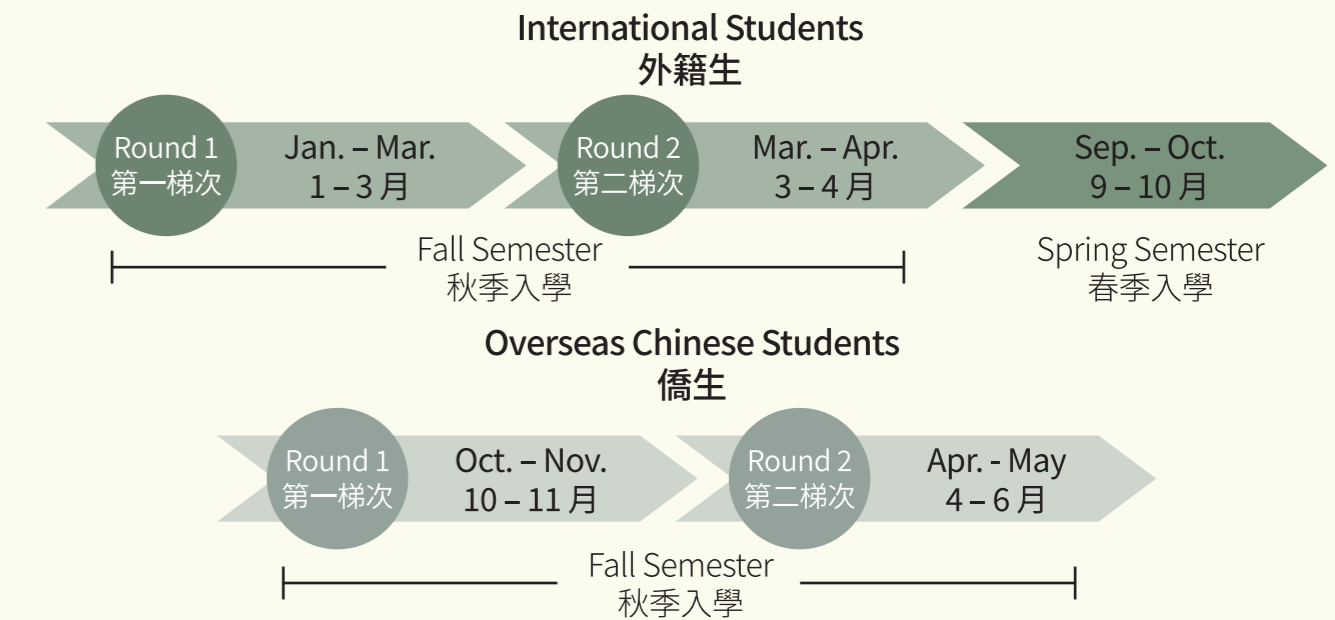

Over 6,200 beds
100% guaranteed on-campus accommodation for overseas students
床位逾6200床 境外生100%保證住宿

Dormitory entrances only accessible with security cards
宿舍進出皆刷卡管制

Multicultural

多元創新 · 樂在東華

Applications

申請