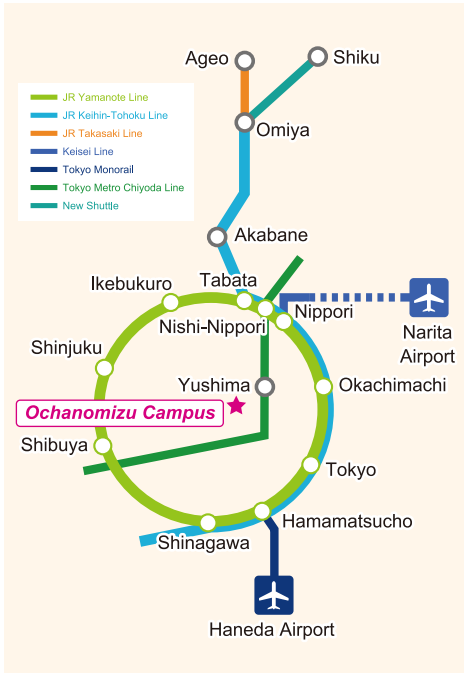

ACCESS MAP

SAITAMA Campus

10281 Komuro, Ina-machi, Kitaadachi-gun,
Saitama 362-0806
TEL: +81-48-721-1155 / FAX: +81-48-721-6718

About 5 min. by walk from Shiku Station.

Guide on Connections from Haneda / Narita Airport

The simplest routes to Shiku Station and Ageo Station are shown.
The other access routes are available. Please check them on navigation website or navigation app.

ACCESS MAP

Ochanomizu Campus

3-15-9 Yushima, Bunkyo-ku,
Tokyo 113-0034
TEL: +81-3-5812-9011 / FAX: +81-3-5812-9017

- About 2 min. by walk from Yushima Station.
- About 10 min. by walk from Okachimachi Station.

Guide on Connections from Haneda / Narita Airport

The simplest routes to Okachimachi Station and Yushima Station are shown.
The other access routes are available. Please check them on navigation website or navigation app.