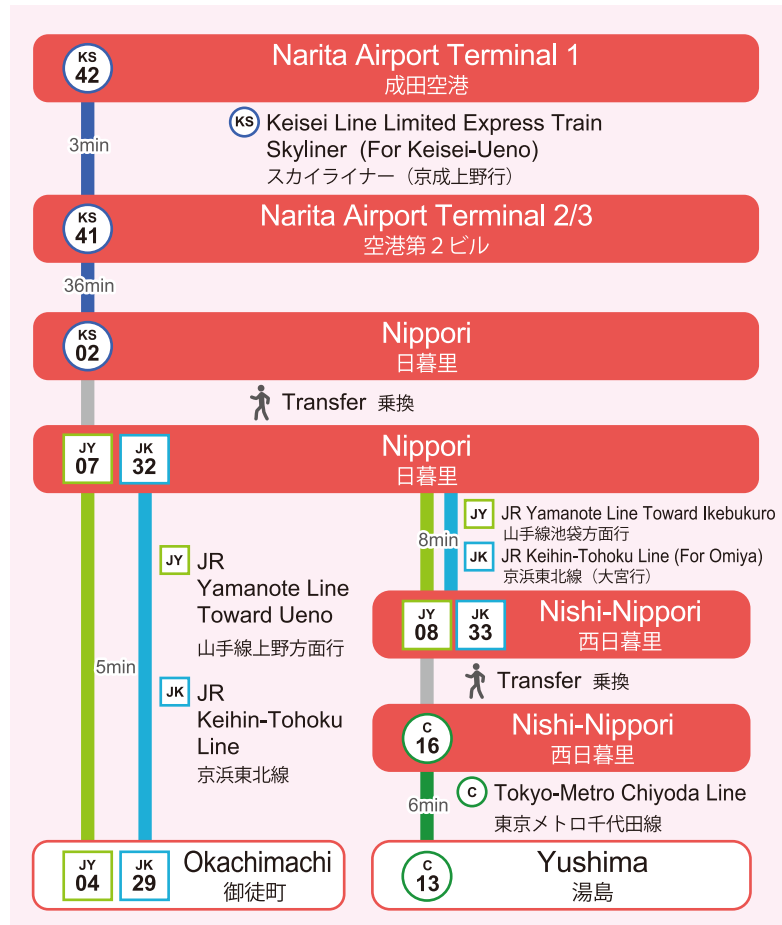

The simplest routes to Shiku Station and Ageo Station are shown.
The other access routes are available. Please check them on navigation website or navigation app.

ACCESS MAP

Ochanomizu Campus

3-15-9 Yushima, Bunkyo-ku,
Tokyo 113-0034
TEL: +81-3-5812-9011 / FAX: +81-3-5812-9017

- About 2 min. by walk from Yushima Station.
- About 10 min. by walk from Okachimachi Station.

Guide on Connections from Haneda / Narita Airport

The simplest routes to Okachimachi Station and Yushima Station are shown.
The other access routes are available. Please check them on navigation website or navigation app.