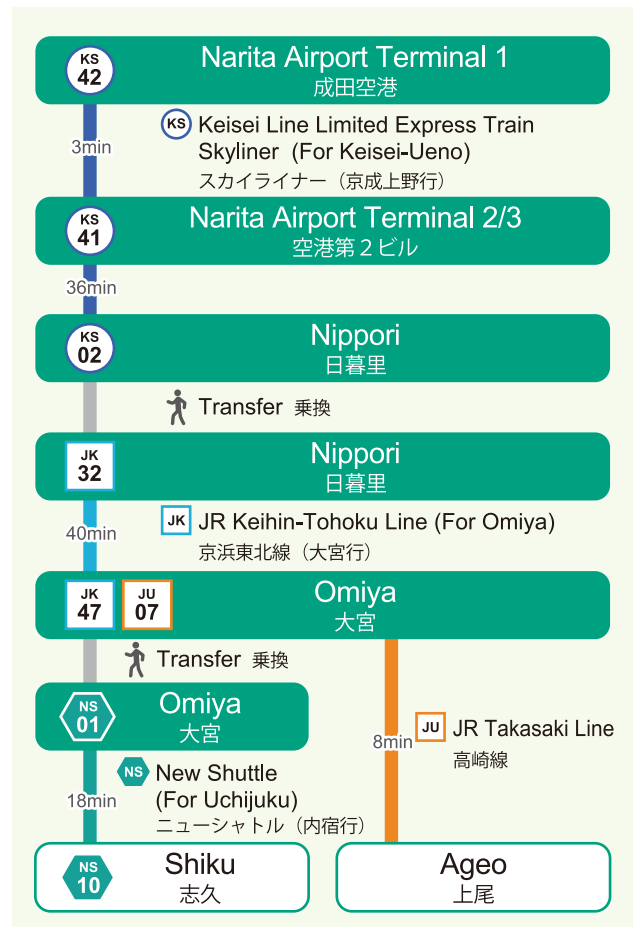

ACCESS MAP

SAITAMA Campus

10281 Komuro, Ina-machi, Kitaadachi-gun,
Saitama 362-0806
TEL: +81-48-721-1155 / FAX: +81-48-721-6718

About 5 min. by walk from Shiku Station.

Guide on Connections from Haneda / Narita Airport

The simplest routes to Shiku Station and Ageo Station are shown.
The other access routes are available. Please check them on navigation website or navigation app.

ACCESS MAP

Ochanomizu Campus

3-15-9 Yushima, Bunkyo-ku,
Tokyo 113-0034
TEL: +81-3-5812-9011 / FAX: +81-3-5812-9017

- About 2 min. by walk from Yushima Station.
- About 10 min. by walk from Okachimachi Station.

Guide on Connections from Haneda / Narita Airport

The simplest routes to Okachimachi Station and Yushima Station are shown.
The other access routes are available. Please check them on navigation website or navigation app.