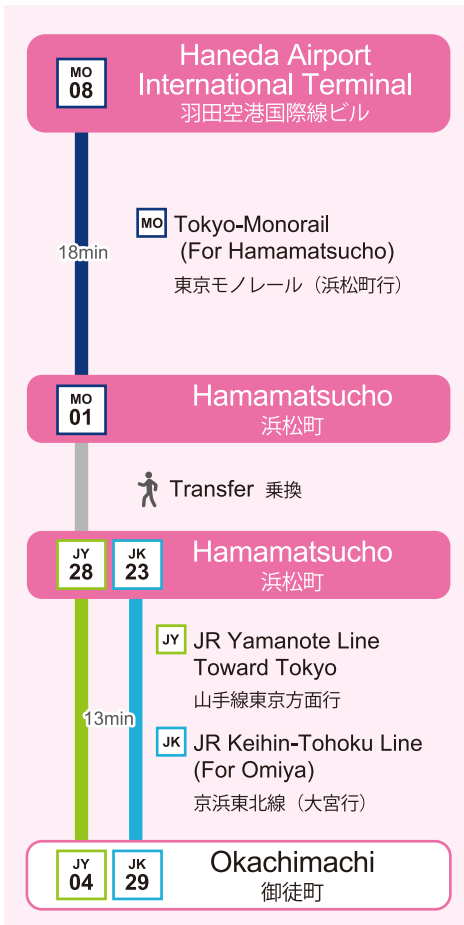

ACCESS MAP

SAITAMA Campus

10281 Komuro, Ina-machi, Kitaadachi-gun,
Saitama 362-0806
TEL: +81-48-721-1155 / FAX: +81-48-721-6718

About 5 min. by walk from Shiku Station.

Guide on Connections from Haneda / Narita Airport

The simplest routes to Shiku Station and Ageo Station are shown.
The other access routes are available. Please check them on navigation website or navigation app.

ACCESS MAP

Ochanomizu Campus

3-15-9 Yushima, Bunkyo-ku,
Tokyo 113-0034
TEL: +81-3-5812-9011 / FAX: +81-3-5812-9017

- About 2 min. by walk from Yushima Station.
- About 10 min. by walk from Okachimachi Station.

Guide on Connections from Haneda / Narita Airport

The simplest routes to Okachimachi Station and Yushima Station are shown.
The other access routes are available. Please check them on navigation website or navigation app.