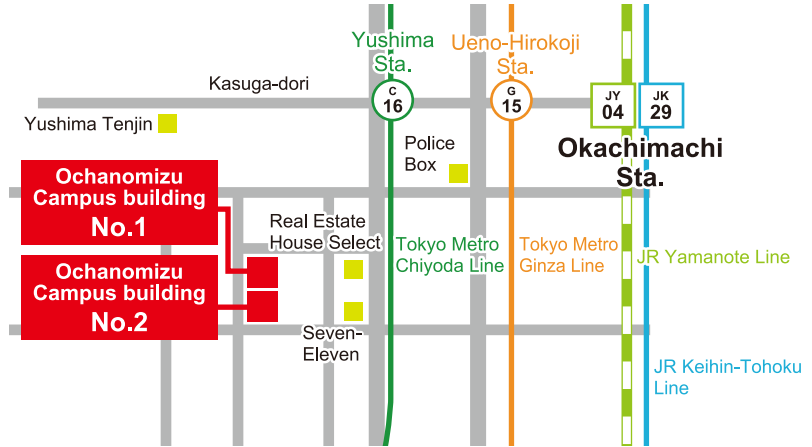

ACCESS MAP

SAITAMA Campus

10281 Komuro, Ina-machi, Kitaadachi-gun,
Saitama 362-0806
TEL: +81-48-721-1155 / FAX: +81-48-721-6718

About 5 min. by walk from Shiku Station.

Guide on Connections from Haneda / Narita Airport

The simplest routes to Shiku Station and Ageo Station are shown.
The other access routes are available. Please check them on navigation website or navigation app.

ACCESS MAP

Ochanomizu Campus

3-15-9 Yushima, Bunkyo-ku,
Tokyo 113-0034
TEL: +81-3-5812-9011 / FAX: +81-3-5812-9017

- About 2 min. by walk from Yushima Station.
- About 10 min. by walk from Okachimachi Station.

Guide on Connections from Haneda / Narita Airport

The simplest routes to Okachimachi Station and Yushima Station are shown.
The other access routes are available. Please check them on navigation website or navigation app.