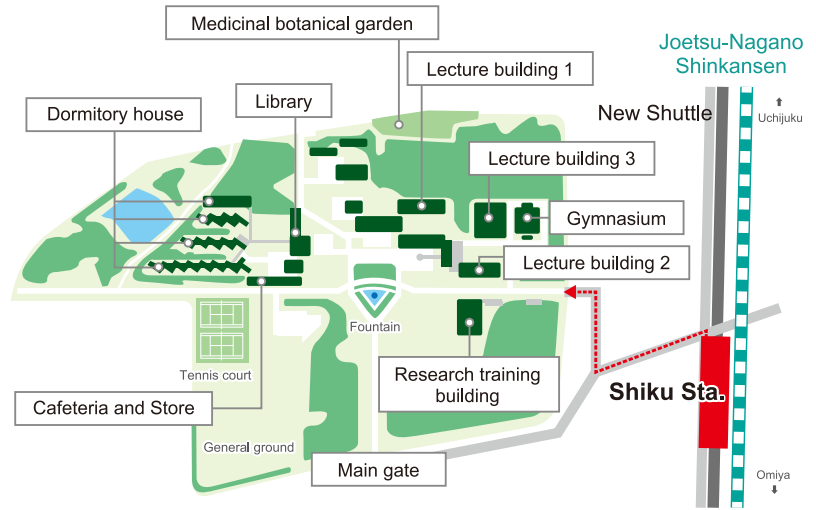

ACCESS MAP

SAITAMA Campus

10281 Komuro, Ina-machi, Kitaadachi-gun,
Saitama 362-0806
TEL: +81-48-721-1155 / FAX: +81-48-721-6718

About 5 min. by walk from Shiku Station.

Guide on Connections from Haneda / Narita Airport

The simplest routes to Shiku Station and Ageo Station are shown.
The other access routes are available. Please check them on navigation website or navigation app.

ACCESS MAP

Ochanomizu Campus

3-15-9 Yushima, Bunkyo-ku,
Tokyo 113-0034
TEL: +81-3-5812-9011 / FAX: +81-3-5812-9017

- About 2 min. by walk from Yushima Station.
- About 10 min. by walk from Okachimachi Station.

Guide on Connections from Haneda / Narita Airport

The simplest routes to Okachimachi Station and Yushima Station are shown.
The other access routes are available. Please check them on navigation website or navigation app.